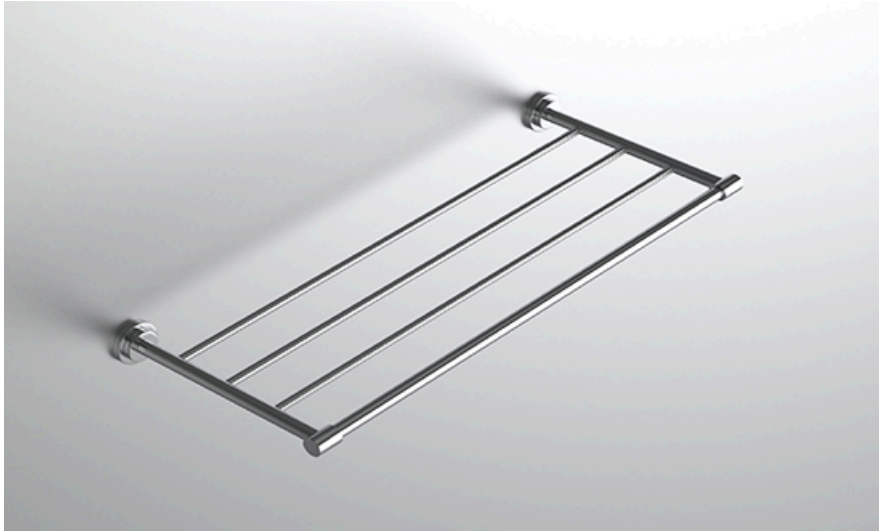

neelnox

LET
THERE
BE **DESIGN.**

FEATURES

- Premium 304 Grade Stainless Steel
- Solid Mount Construction
- Concealed Installation Hardware
- State of the art wall anchors included for installation on Dry wall or Tile

COLLECTION ELOQUENCE

TOWEL RACK

Model	Product	Finishes Available
ELO-TRK24	Towel Rack	Multiple finishes available. Over 23 finishes to choose from.

FINISHES			
	Polished (-P)	Antique Copper (-ACOP)	Polished Gold (-PGLD)
	Brushed (-B)	Polished Brass (-PBRS)	Brushed Copper (-BCOP)
	Brushed Gold (-BGLD)	Matte White (-WHT)	Brushed Rose Gold (-BRGD)
	Matte Black (-BLK)	Brushed Modern Bronze (-BMBRZ)	Brushed Black (-BRBLK)
	Oil Rubbed Bronze (-ORB)	Glossy White (-GWHT)	Polished Black (-PBLK)
	Brushed Brass (-BBRS)	Polished Rose Gold (-PRGD)	Antique Nickel (-ANKL)
	Brushed Bronze (-BBRZ)	Unlacquered Brass (-UBRS)	Black Nickel (-NKBL)
	Antique Brass (-ABRS)	Polished Nickel (-PNKL)	

Dimensions in inches

FRONT

TOP

SIDE

NOTE: Dimensions subject to change without notice.