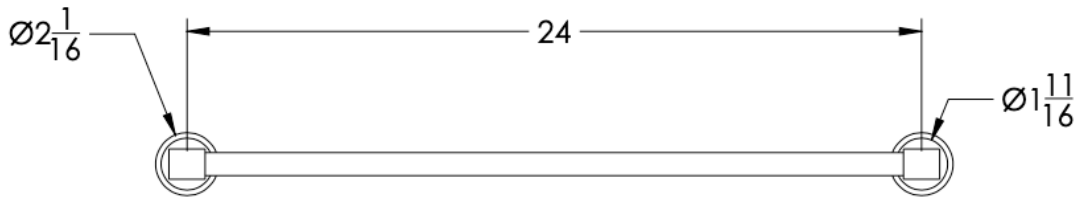

COLLECTION ELOQUENCE

TOWEL RACK

Model	Product	Finishes Available
ELO-TRK24	Towel Rack	Multiple finishes available. Over 23 finishes to choose from.

FINISHES			
	Polished (-P)	Antique Copper (-ACOP)	Polished Gold (-PGLD)
	Brushed (-B)	Polished Brass (-PBRS)	Brushed Copper (-BCOP)
	Brushed Gold (-BGLD)	Matte White (-WHT)	Brushed Rose Gold (-BRGD)
	Matte Black (-BLK)	Brushed Modern Bronze (-BMBRZ)	Brushed Black (-BRBLK)
	Oil Rubbed Bronze (-ORB)	Glossy White (-GWHT)	Polished Black (-PBLK)
	Brushed Brass (-BBRS)	Polished Rose Gold (-PRGD)	Antique Nickel (-ANKL)
	Brushed Bronze (-BBRZ)	Unlacquered Brass (-UBRS)	Black Nickel (-NKBL)
	Antique Brass (-ABRS)	Polished Nickel (-PNKL)	

Dimensions in inches

FRONT

TOP

SIDE

NOTE: Dimensions subject to change without notice.